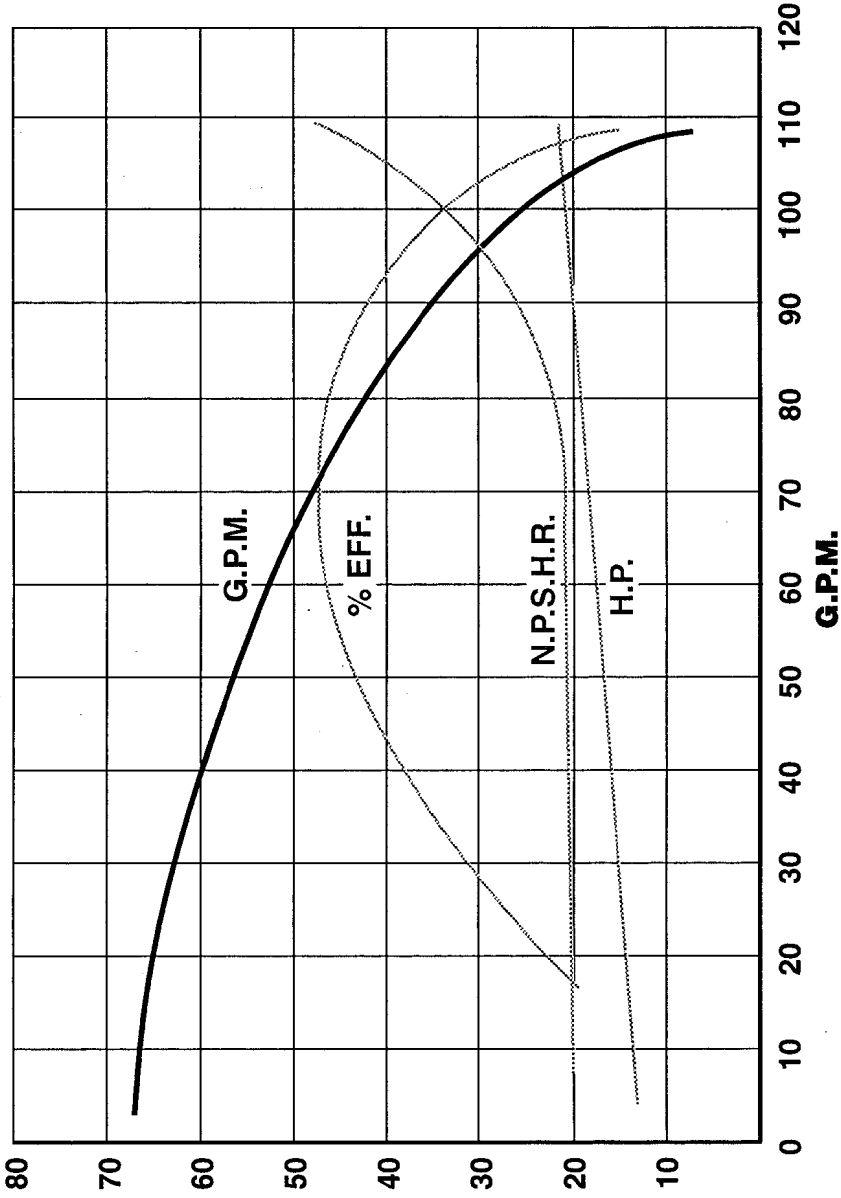

MARCH

MANUFACTURING, INC.

TE-8C/8K-MD TRIM IMPELLER (5.187" DIA.)

MOTOR: MARATHON
0157-0012-1000
230V. 50HZ.
3 PHASE

% EFF.
HEAD IN FEET

N.P.S.H.R.
FEET

10

9